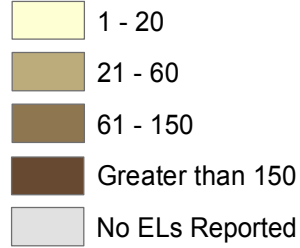

Profile of English Learners (ELs) in Preschool for All (PFA) by Illinois Counties 2014-2015

Number of English Learners in Preschool for All (By County)

Key Statistics:

- **15,922** Number of English Learners enrolled in PFA
- **75,231** Number of children enrolled in PFA
- **21%** Percent of children enrolled in PFA in IL who were designated as English Learners

1 in 5 children enrolled in PFA are English Learners

Illinois Counties with the Most ELs in PFA*

*Graph excludes Cook County which enrolled 10,308 English Learners in Preschool for All