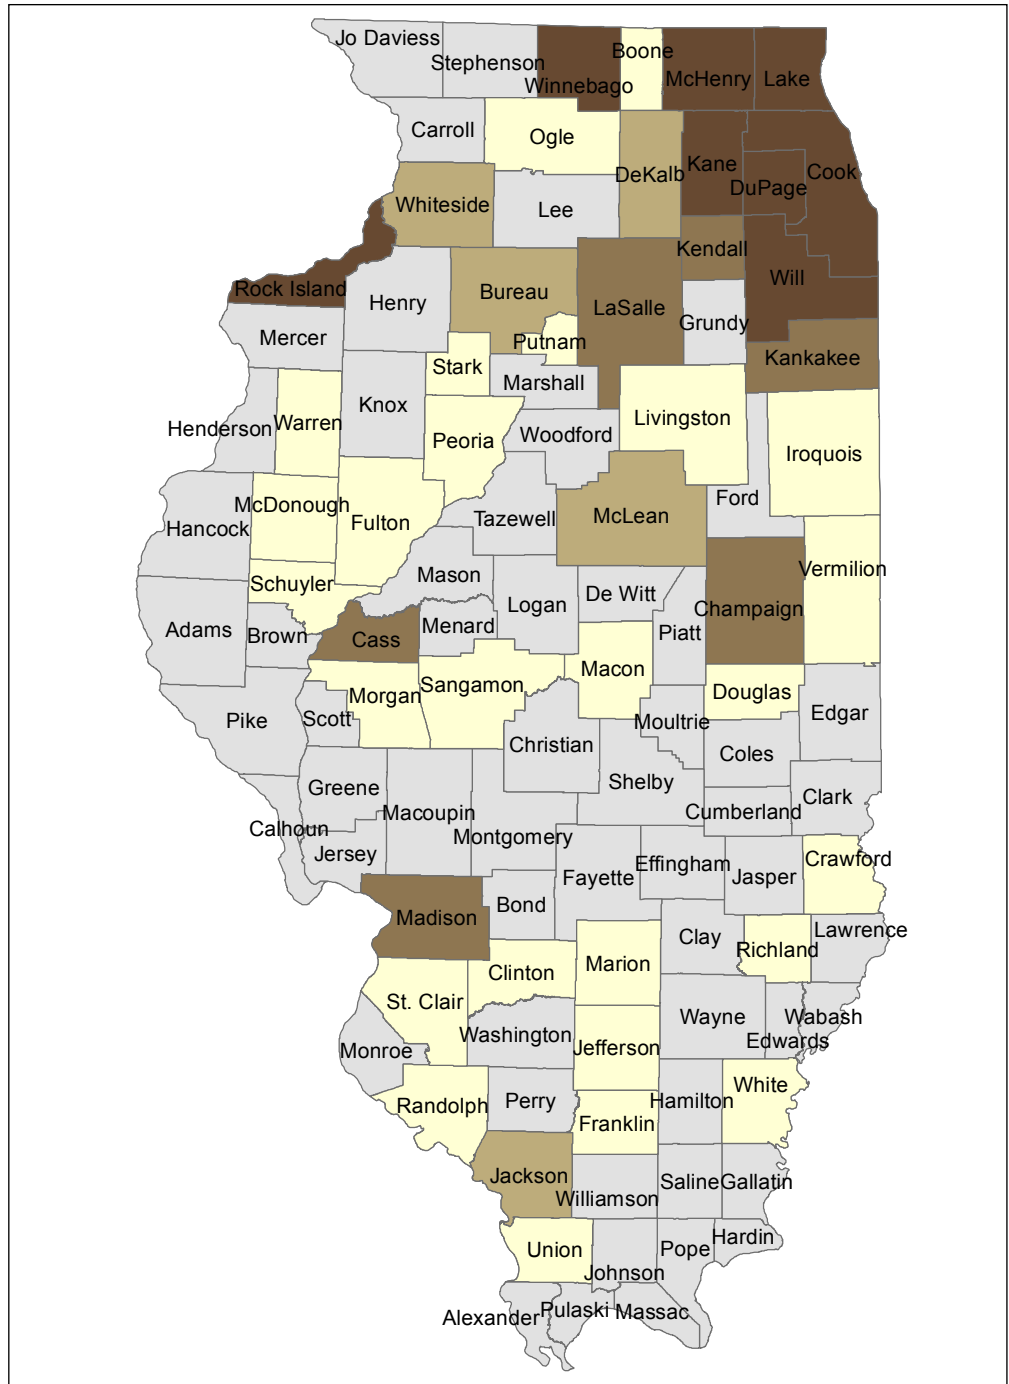

Profile of English Learners (ELs) in Preschool for All (PFA) by Illinois Counties 2014-2015

Number of English Learners in Preschool for All (By County)

Key Statistics:

- **15,922** Number of English Learners enrolled in PFA
- **75,231** Number of children enrolled in PFA
- **21%** Percent of children enrolled in PFA in IL who were designated as English Learners

1 in 5 children enrolled in PFA are English Learners

Illinois Counties with the Most ELs in PFA*

*Graph excludes Cook County which enrolled 10,308 English Learners in Preschool for All