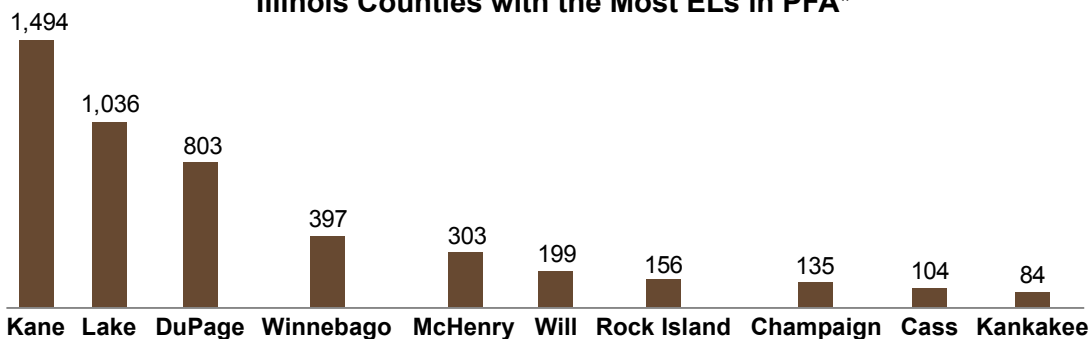

Profile of English Learners (ELs) in Preschool for All (PFA) by Illinois Counties 2014-2015

Number of English Learners in Preschool for All (By County)

Key Statistics:

- **15,922** Number of English Learners enrolled in PFA
- **75,231** Number of children enrolled in PFA
- **21%** Percent of children enrolled in PFA in IL who were designated as English Learners

1 in 5 children enrolled in PFA are English Learners

Illinois Counties with the Most ELs in PFA*

*Graph excludes Cook County which enrolled 10,308 English Learners in Preschool for All