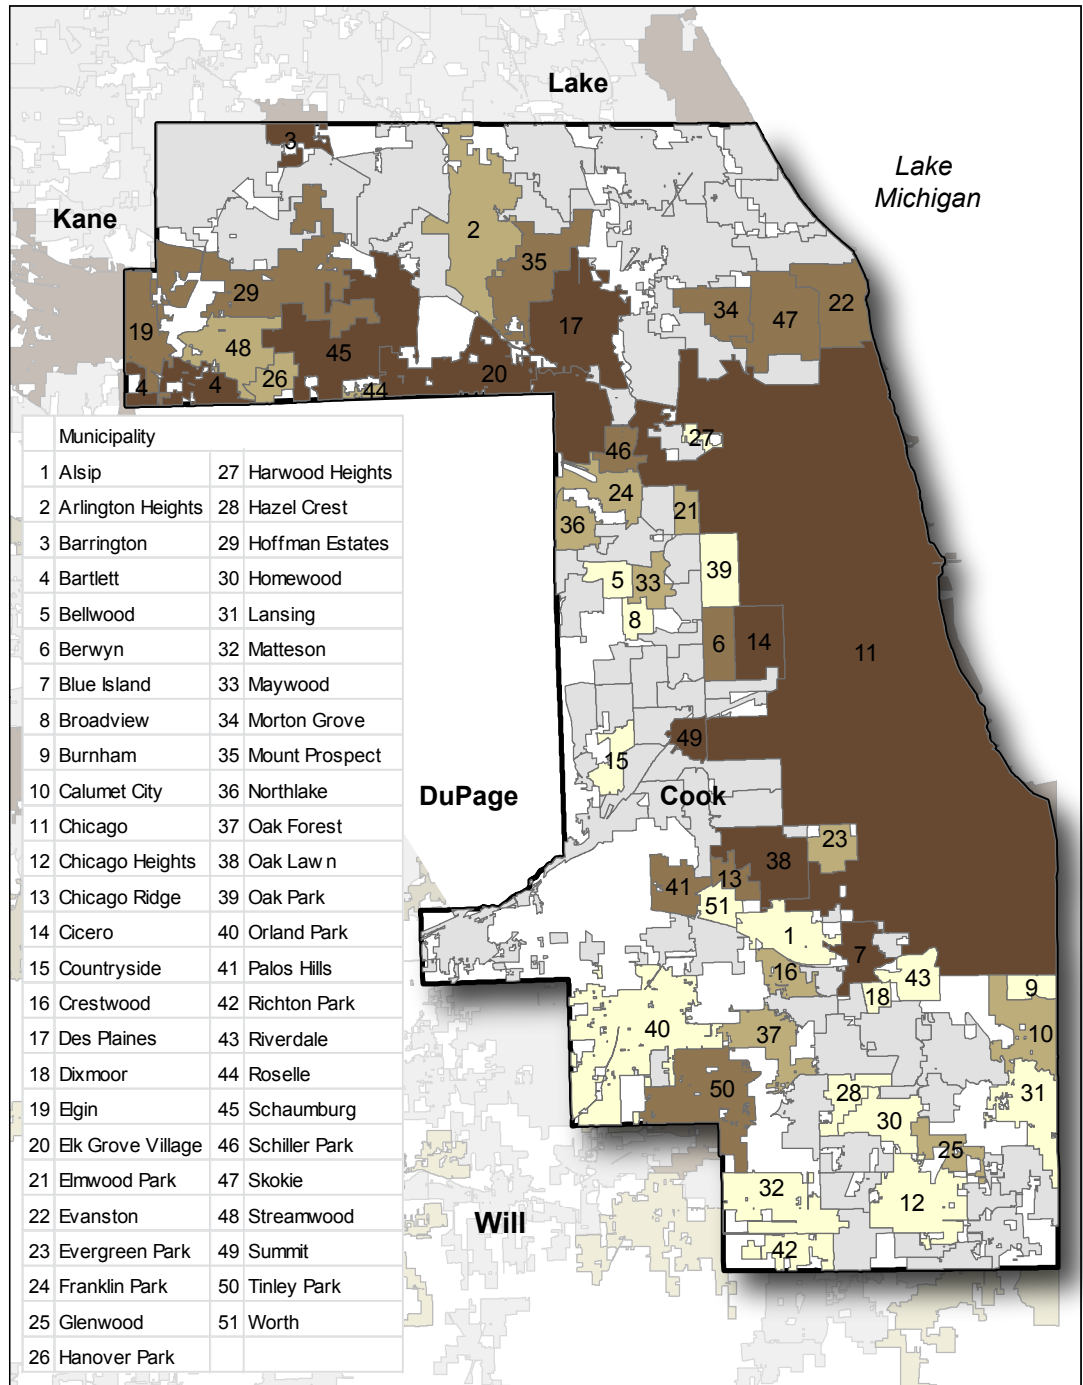

Profile of English Learners (ELs) in Preschool for All (PFA) by Municipality Cook County, Illinois, 2011-2012

Number of English Learners in Preschool for All (By Municipality)

Key Statistics:

Cook County has the largest number of English Learners enrolled in Preschool for All (PFA) of any county in the state.

- **9,116** Number of English Learners enrolled in PFA who are served in Cook County
- **26%** Percent of children enrolled in PFA in Cook County who were designated as English Learners
- **66%** Percent of PFA Programs in Cook County that enrolled English Learners

1 in 4 children enrolled in PFA in Cook County are English Learners

Municipalities in Cook County with the Most ELs in PFA*

*Graph excludes Chicago which enrolled 9,116 English Learners in Preschool for All