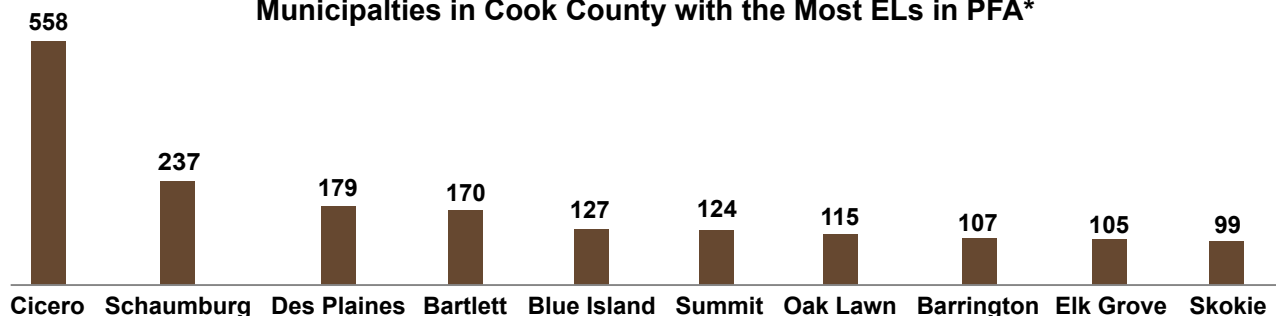

Municipalities in Cook County with the Most ELs in PFA*

*Graph excludes Chicago which enrolled 9,116 English Learners in Preschool for All