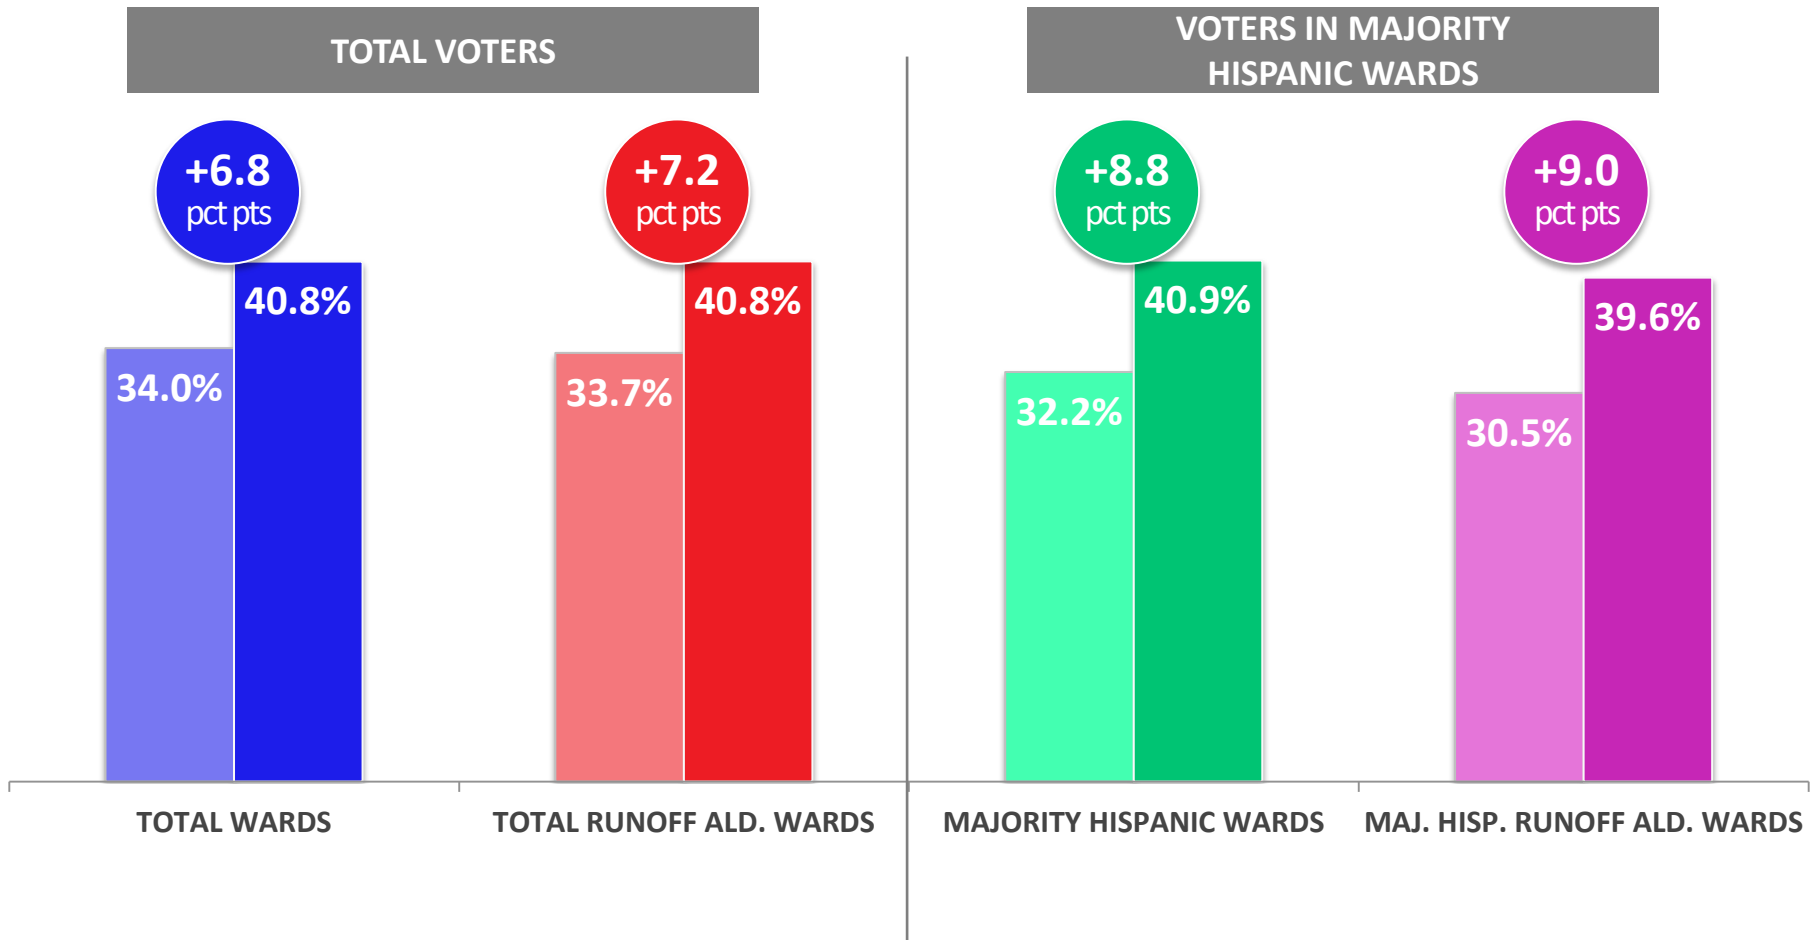

2015

Municipal Runoff Election vs. General Election

Overall Voter Turnout in Majority Hispanic Wards Surpassed Overall Voter Turnout

2015 Municipal Runoff Election (04/07/15): % of Voter Turnout

Hispanic Voter Turnout Growth Out-Paced Total Growth

2015 Municipal Runoff Election (04/07/15): % of Voter Turnout vs. General Election

Latino Voter Poll was Spot-on in Predicting Voter Behavior in the Mayoral Race

2015 Runoff Survey vs. Runoff Election Results Votes Cast by Candidate