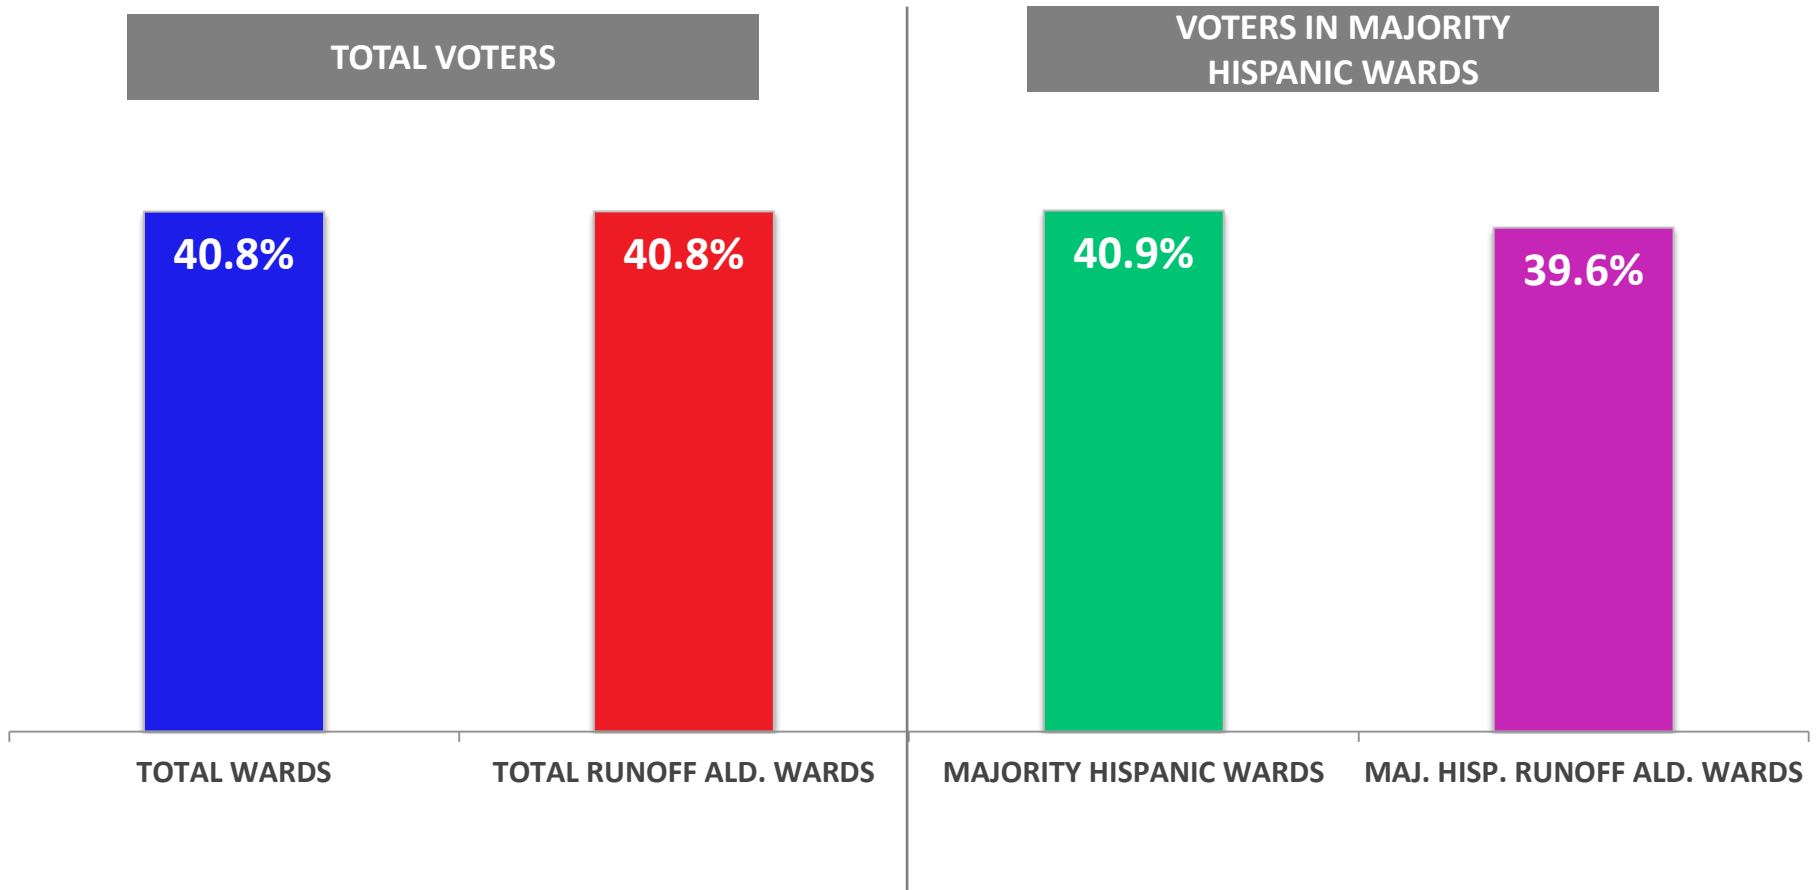

2015

Municipal Runoff Election vs. General Election

Overall Voter Turnout in Majority Hispanic Wards Surpassed Overall Voter Turnout

2015 Municipal Runoff Election (04/07/15): % of Voter Turnout

Hispanic Voter Turnout Growth Out-Paced Total Growth

2015 Municipal Runoff Election (04/07/15): % of Voter Turnout vs. General Election

Latino Voter Poll was Spot-on in Predicting Voter Behavior in the Mayoral Race

2015 Runoff Survey vs. Runoff Election Results Votes Cast by Candidate