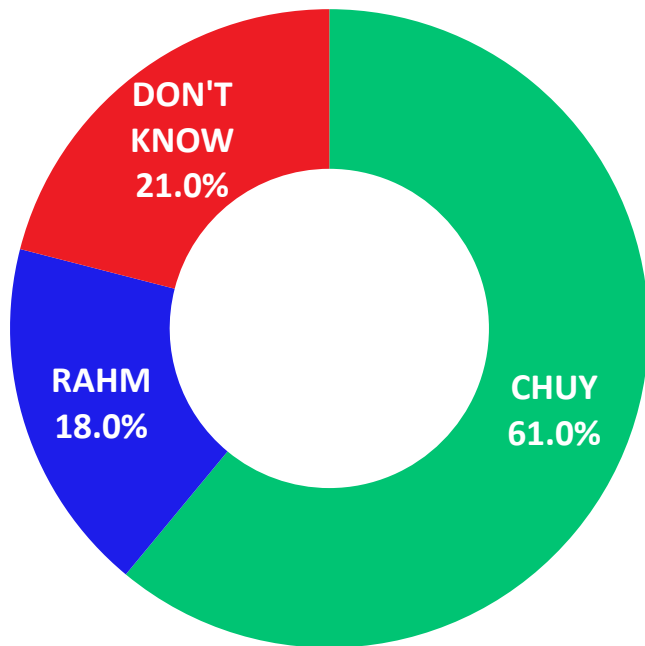

Latino Voter Poll was Spot-on in Predicting Voter Behavior in the Mayoral Race

2015 Runoff Survey vs. Runoff Election Results Votes Cast by Candidate

2015 MAYORAL RUNOFF SURVEY¹