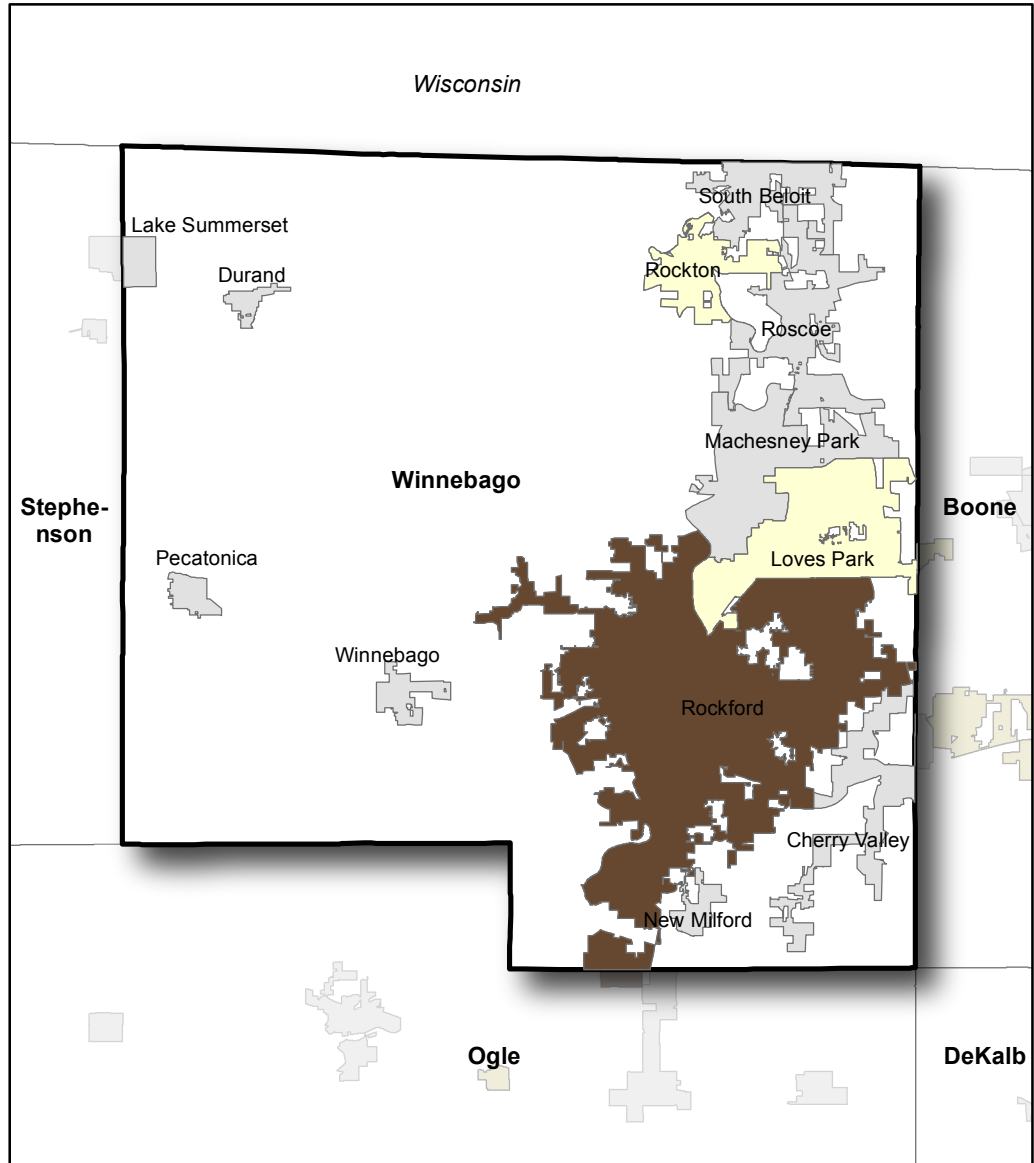

Profile of English Learners (ELs) in Preschool for All (PFA) by Municipality

Winnebago County, Illinois, 2011-2012

Number of English Learners in Preschool for All

(By Municipality)

Key Statistics:

Winnebago County has the fifth largest number of English Learners enrolled in Preschool for All (PFA) of any county in the state.

- **401** Number of English Learners enrolled in PFA who are served in Winnebago County
- **16%** Percent of children enrolled in PFA in Winnebago County who were designated as English Learners
- **75%** Percent of PFA Programs in Winnebago County that enrolled English Learners

1 in 6 children enrolled in PFA in Winnebago County are English Learners

Municipalities in Winnebago County with the Most ELs in PFA