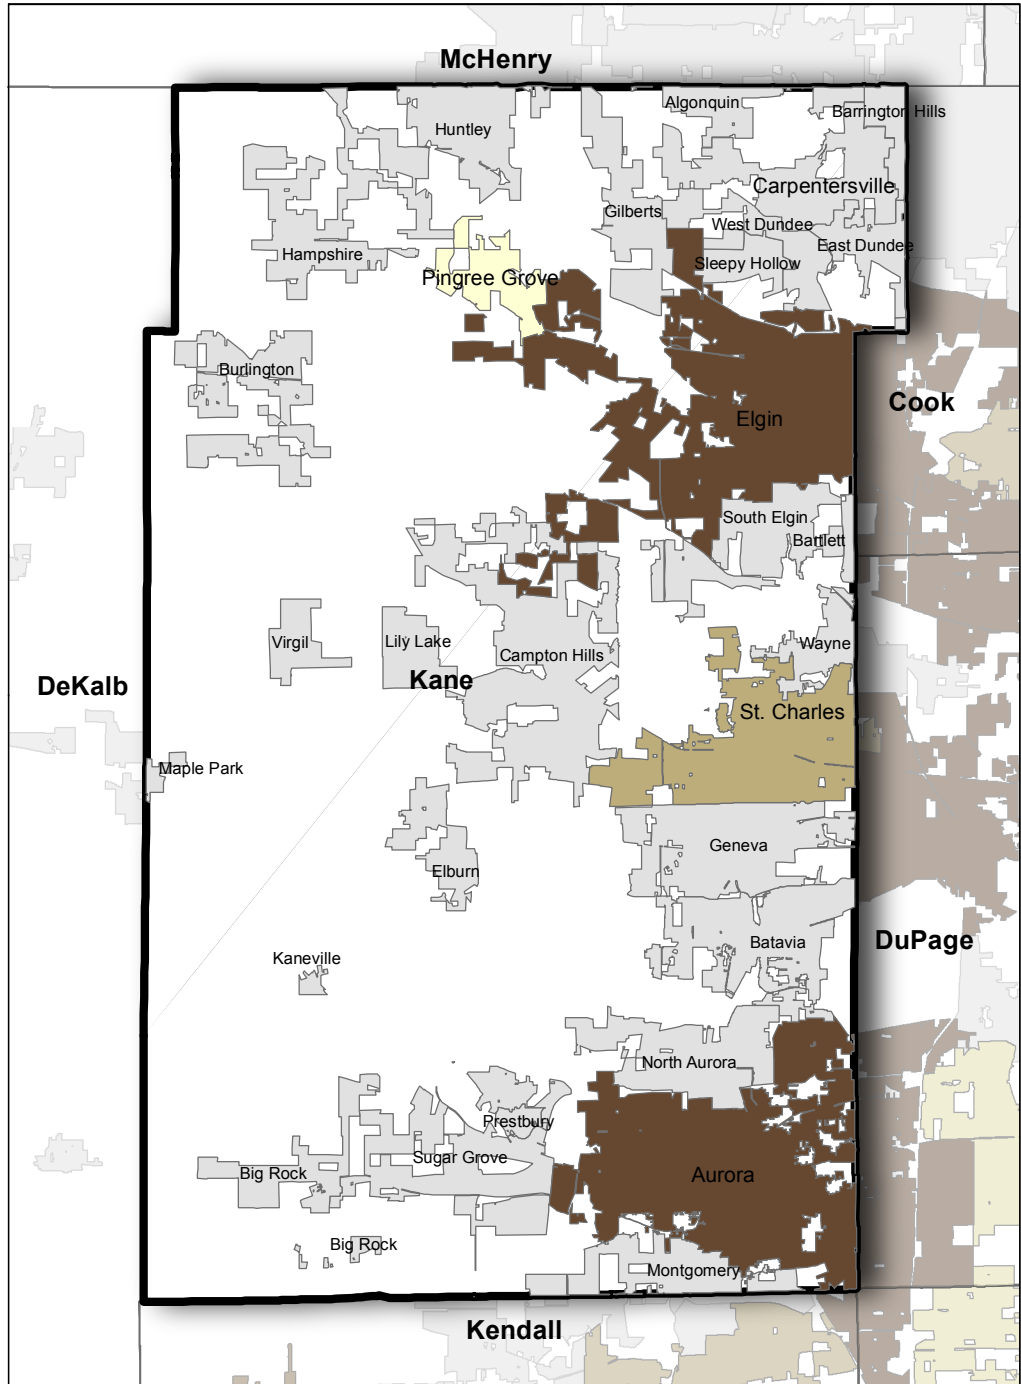

Profile of English Learners (ELs) in Preschool for All (PFA) by Municipality Kane County, Illinois, 2011-2012

Number of English Learners in Preschool for All (By Municipality)

Key Statistics:

Kane County has the second largest number of English Learners enrolled in Preschool for All (PFA) of any county in the state.

- **885** Number of English Learners enrolled in PFA who are served in Kane County
- **40%** Percent of children enrolled in PFA in Kane County who were designated as English Learners
- **100%** Percent of PFA Programs in Kane County that enrolled English Learners

4 in 10 children enrolled in PFA in Kane County are English Learners

Municipalities in Kane County with the Most ELs in PFA